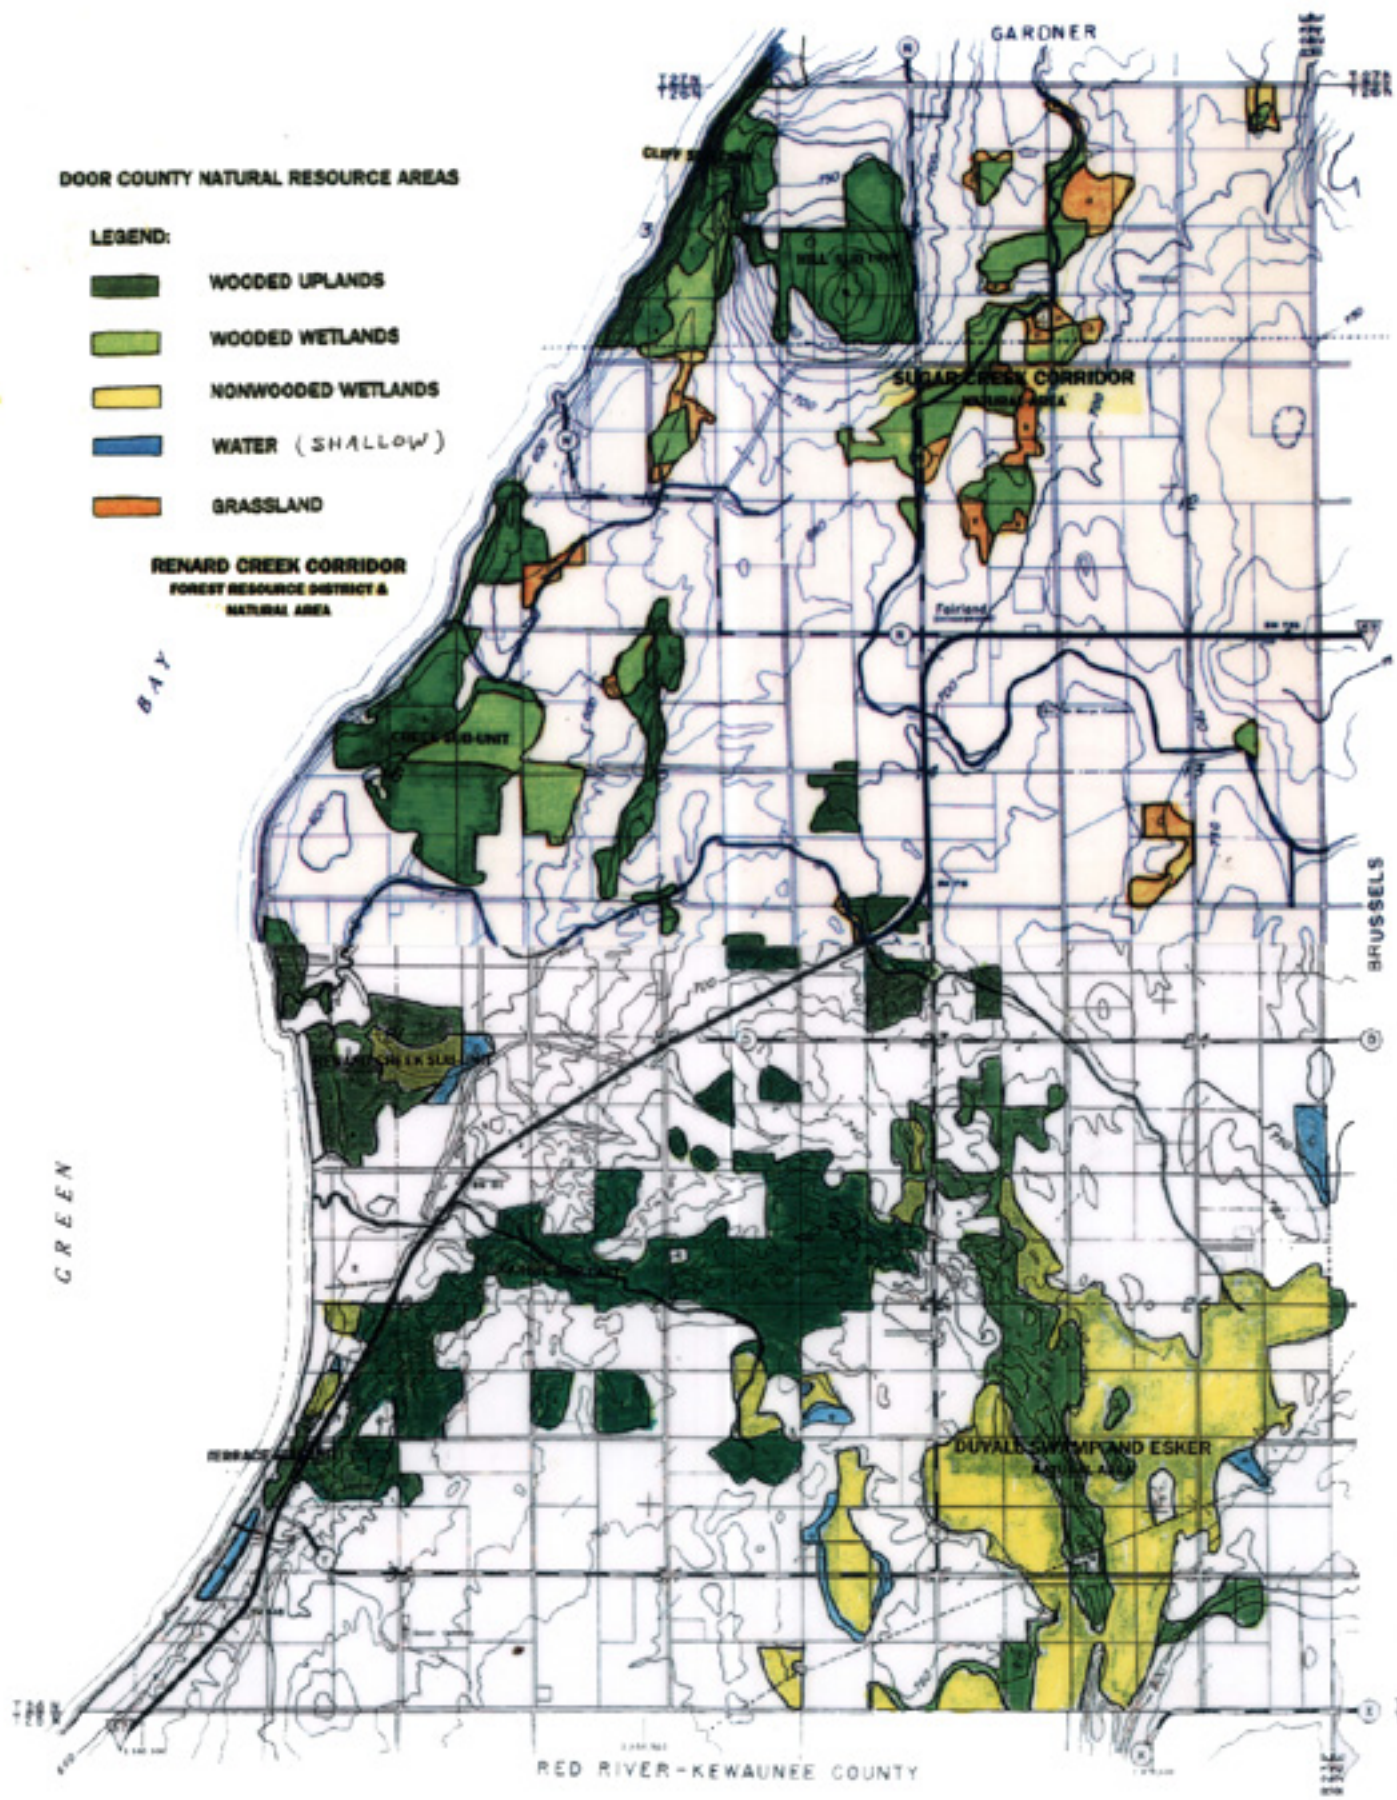

# CONTOUR MAP TOWN OF UNION DOOR COUNTY

**DOOR COUNTY NATURAL RESOURCE AREAS**

**LEGEND:**

- WOODED UPLANDS
- WOODED WETLANDS
- NONWOODED WETLANDS
- WATER (SHALLOW)
- GRASSLAND

**RENARD CREEK CORRIDOR  
FOREST RESOURCE DISTRICT &  
NATURAL AREA**

RED RIVER - KEWAUNEE COUNTY