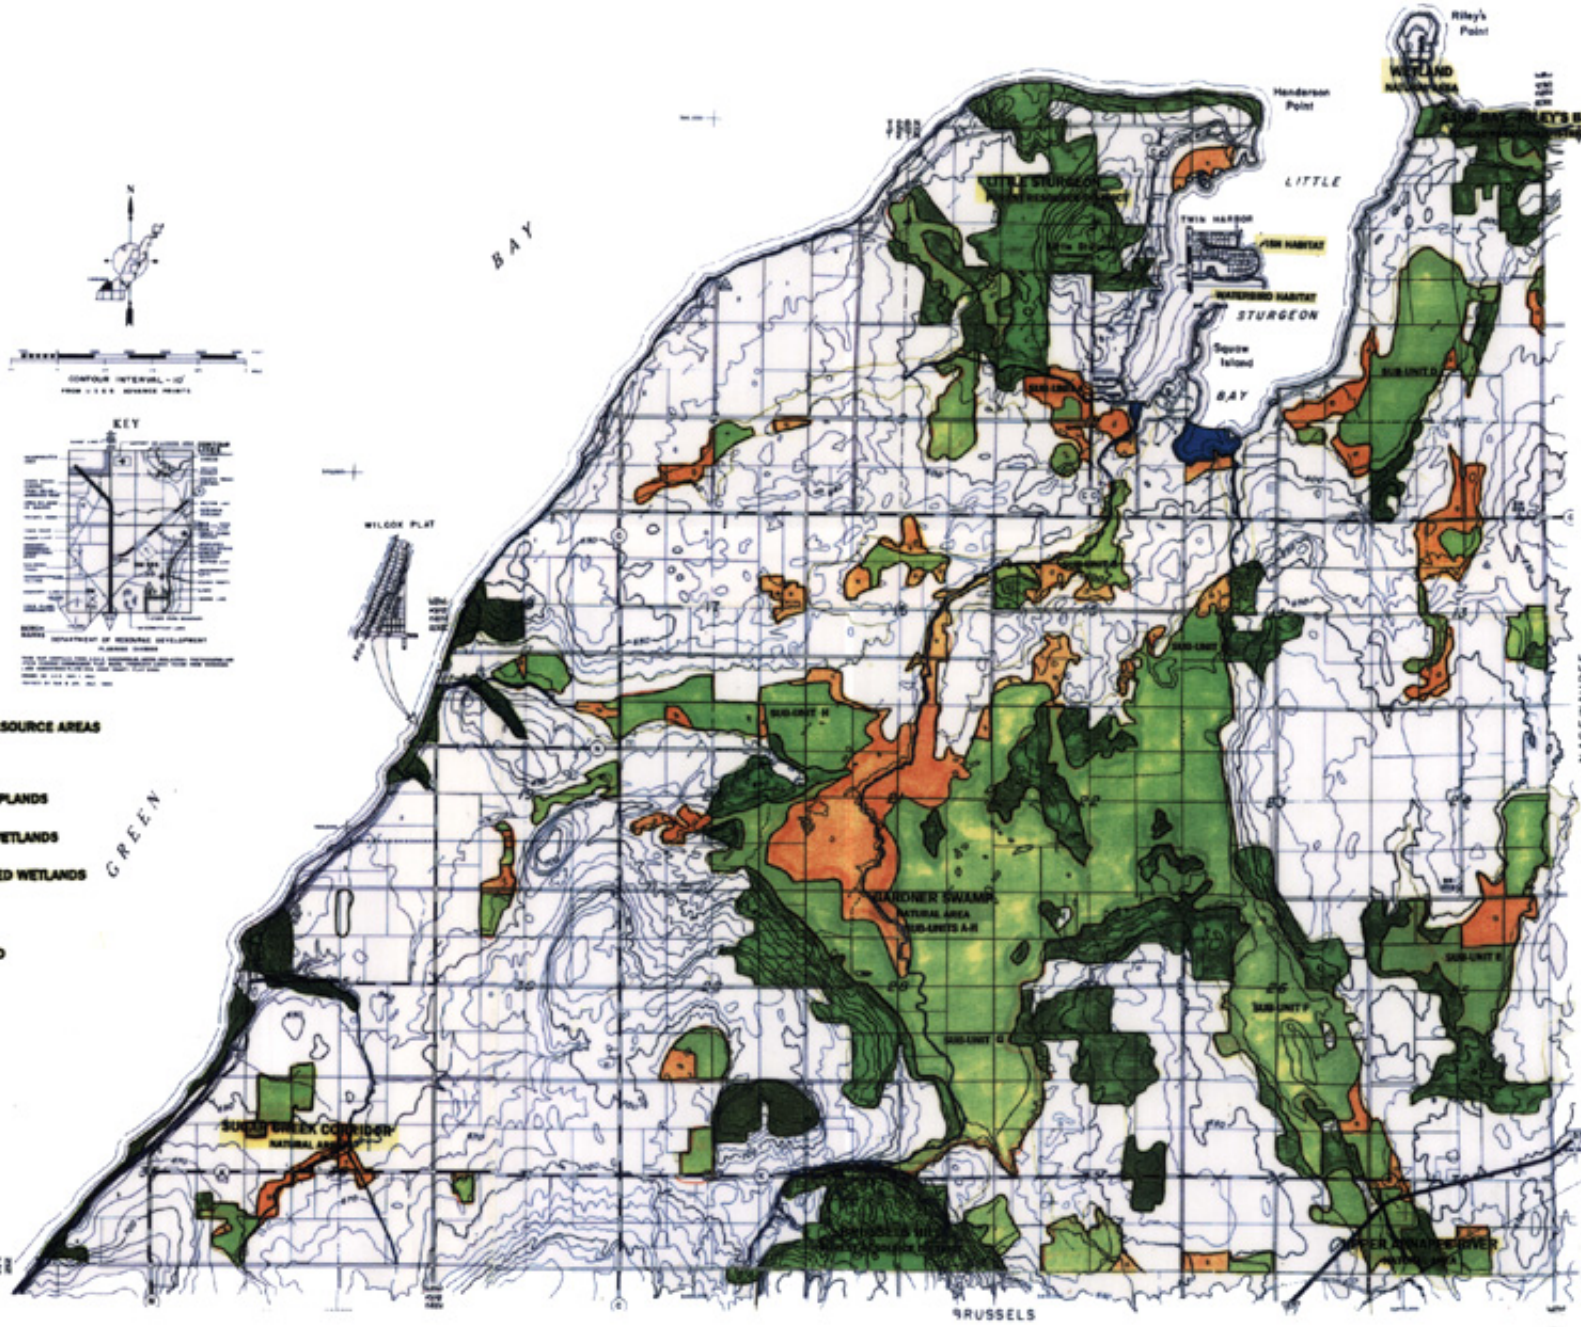

CONTOUR MAP TOWN OF GARDNER (DOOR COUNTY)

DOOR COUNTY NATURAL RESOURCE AREAS

- LEGEND:**
- WOODED UPLANDS
 - WOODED WETLANDS
 - NONWOODED WETLANDS
 - WATER
 - GRASSLAND

GREEN

NASCWAUPEE

RUSSELLS